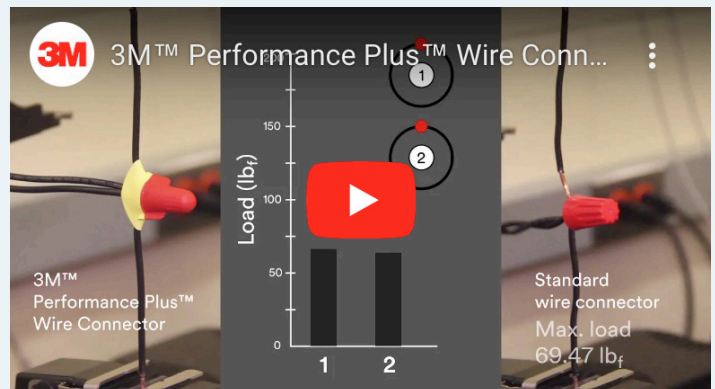

FREE PAIR OF 3M COMFORT GRIP GENERAL USE GLOVES

inside each specially marked jug of 3M Performance Plus Wire Connectors.

You rely on our secure connectors. Now get comfortable with 3M gloves.

Buy a specially marked jug of 3M™ Performance Plus™ Wire Connectors T/R+ or R/Y+ (7100127646 or 7100128732) and get a FREE (1) pair of 3M™ Comfort Grip General Use Gloves (7100034911) in every jug - This promotional offer is valid while supplies last.

Features

- Connect and insulate copper wires in a variety of industry applications.
- Use with electrical components, fixtures and switches.
- Robust spring with generous room for expansion and a strong bite for a secure connection creates a more reliable connection.
- Flexible skirt for enhanced safety will help to counteract over stripping of wires.
- Reduced inventory with increased wire ranges.
- Resealable pouch packaging for small quantity (vs. box).
- 3M offers a drill attachment or hand crank that helps twist wire connectors.